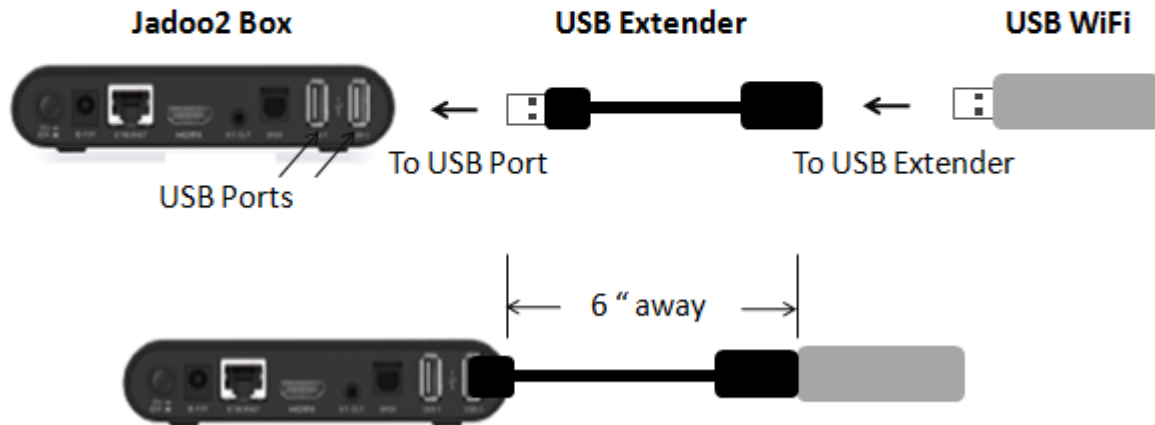

## Highly Recommended!

Due to the unpredictable nature of WiFi connections we recommend using the USB Extender to improve network connectivity and provide higher bandwidth. Please install the USB Extender between the USB WiFi and the Jadoo2 box as shown below.

Keep USB WiFi at least 6 inches away from the Jadoo2 box